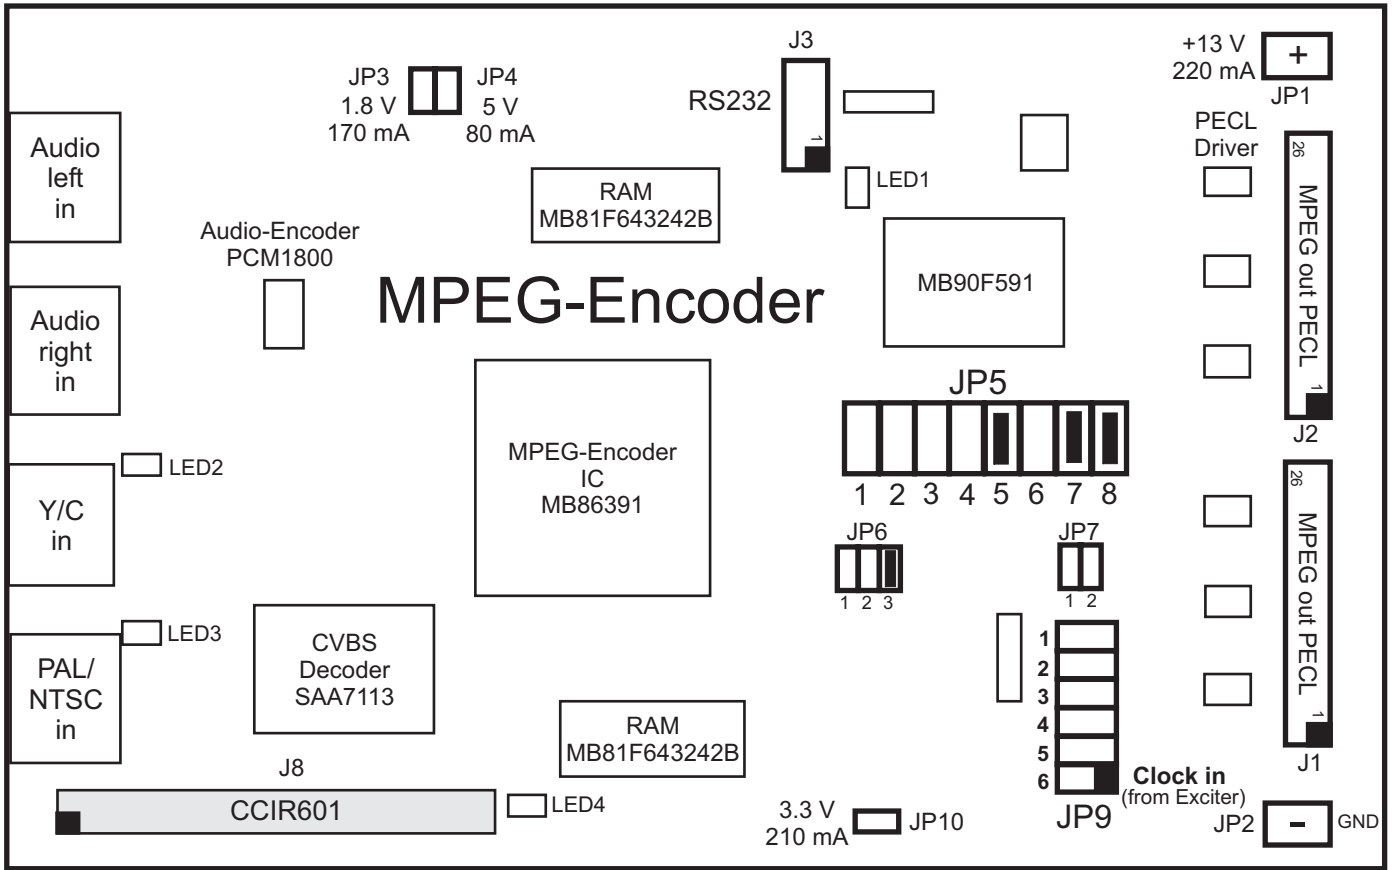

3rd Generation Jumper Settings

■ = Jumper set

Modulation: QPSK
 Elementary Stream: 1,5MB/s
 Symbol Rate: 2MS/s
 FEC: 1/2
 Clock Feedback: no

AGAF e.V.

DJ8DW

3rd Generation
Jumper Settings

■ = Jumper set

Modulation: QPSK
 Elementary Stream: 3MB/s
 Symbol Rate: 2MS/s
 FEC: 7/8
 Clock Feedback: yes

AGAF e.V.

DJ8DW

3rd Generation Jumper Settings

■ = Jumper set

Modulation: QPSK
 Elementary Stream: 3MB/s
 Symbol Rate: 2,5MS/s
 FEC: 3/4
 Clock Feedback: no

AGAF e.V.

DJ8DW

3rd Generation
Jumper Settings

■ = Jumper set

Modulation: QPSK
 Elementary Stream: 6MB/s
 Symbol Rate: 4,167MS/s
 FEC: 7/8
 Clock Feedback: no

AGAF e.V.

DJ8DW

3rd Generation Jumper Settings

■ = Jumper set

Modulation: QPSK
 Elementary Stream: 4,5MB/s
 Symbol Rate: 4,167MS/s
 FEC: 2/3
 Clock Feedback: yes