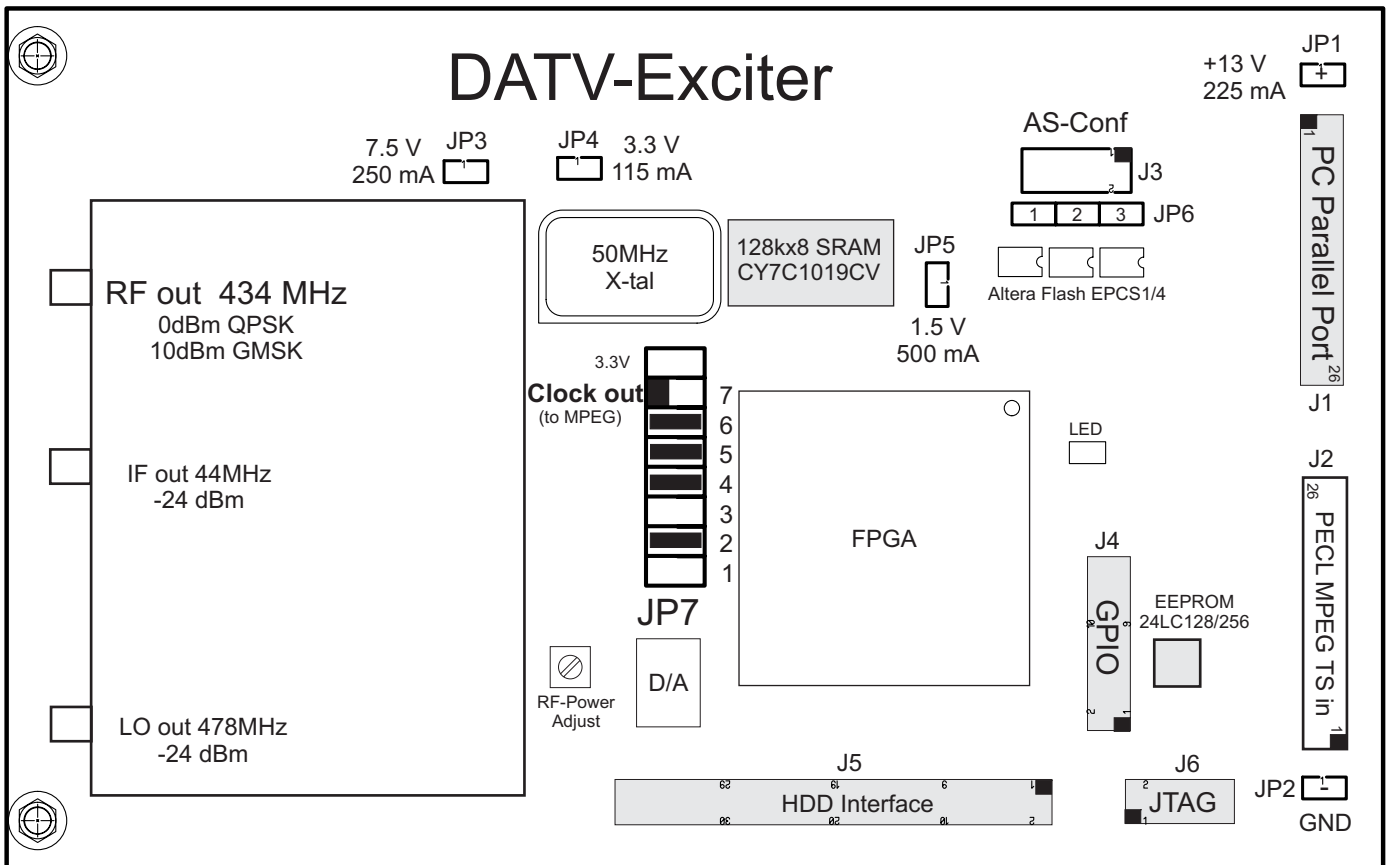

3rd Generation Jumper Settings

■ = Jumper set

Modulation: QPSK
 Elementary Stream: 1,5MB/s
 Symbol Rate: 2MS/s
 FEC: 1/2
 Clock Feedback: no

AGAF e.V.

DJ8DW

3rd Generation
Jumper Settings

■ = Jumper set

Modulation: QPSK
 Elementary Stream: 3MB/s
 Symbol Rate: 2MS/s
 FEC: 7/8
 Clock Feedback: yes

AGAF e.V.

DJ8DW

3rd Generation Jumper Settings

■ = Jumper set

Modulation: QPSK
 Elementary Stream: 3MB/s
 Symbol Rate: 2,5MS/s
 FEC: 3/4
 Clock Feedback: no

AGAF e.V.

DJ8DW

3rd Generation
Jumper Settings