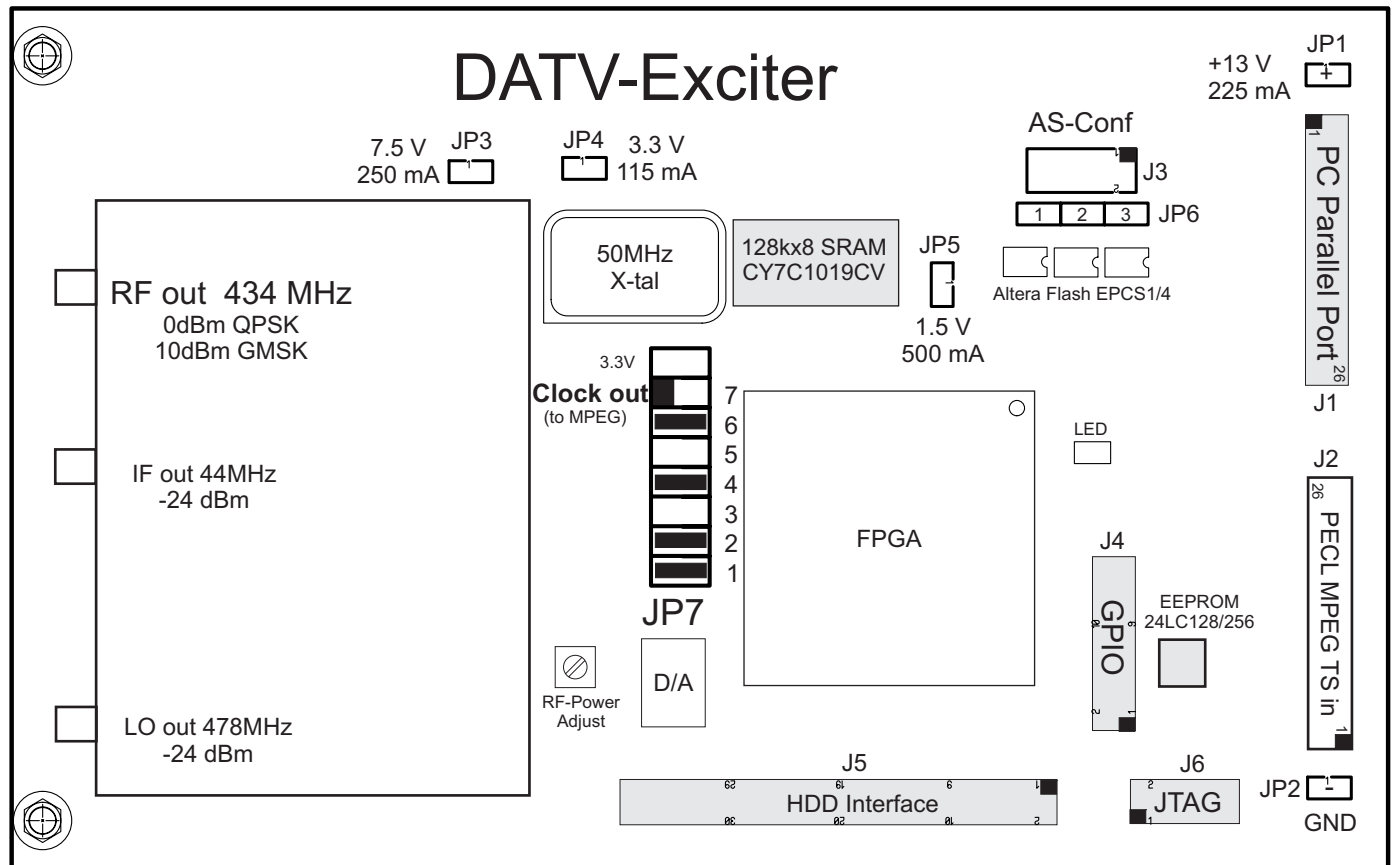

3rd Generation Jumper Settings

■ = Jumper set

Modulation: QPSK
 Elementary Stream: 1,5MB/s
 Symbol Rate: 2MS/s
 FEC: 1/2
 Clock Feedback: no

AGAF e.V.

DJ8DW

3rd Generation
Jumper Settings

■ = Jumper set

Modulation: QPSK
 Elementary Stream: 3MB/s
 Symbol Rate: 2MS/s
 FEC: 7/8
 Clock Feedback: yes

AGAF e.V.

DJ8DW

3rd Generation Jumper Settings

■ = Jumper set

Modulation: QPSK
 Elementary Stream: 3MB/s
 Symbol Rate: 2,5MS/s
 FEC: 3/4
 Clock Feedback: no

AGAF e.V.

DJ8DW

3rd Generation
Jumper Settings