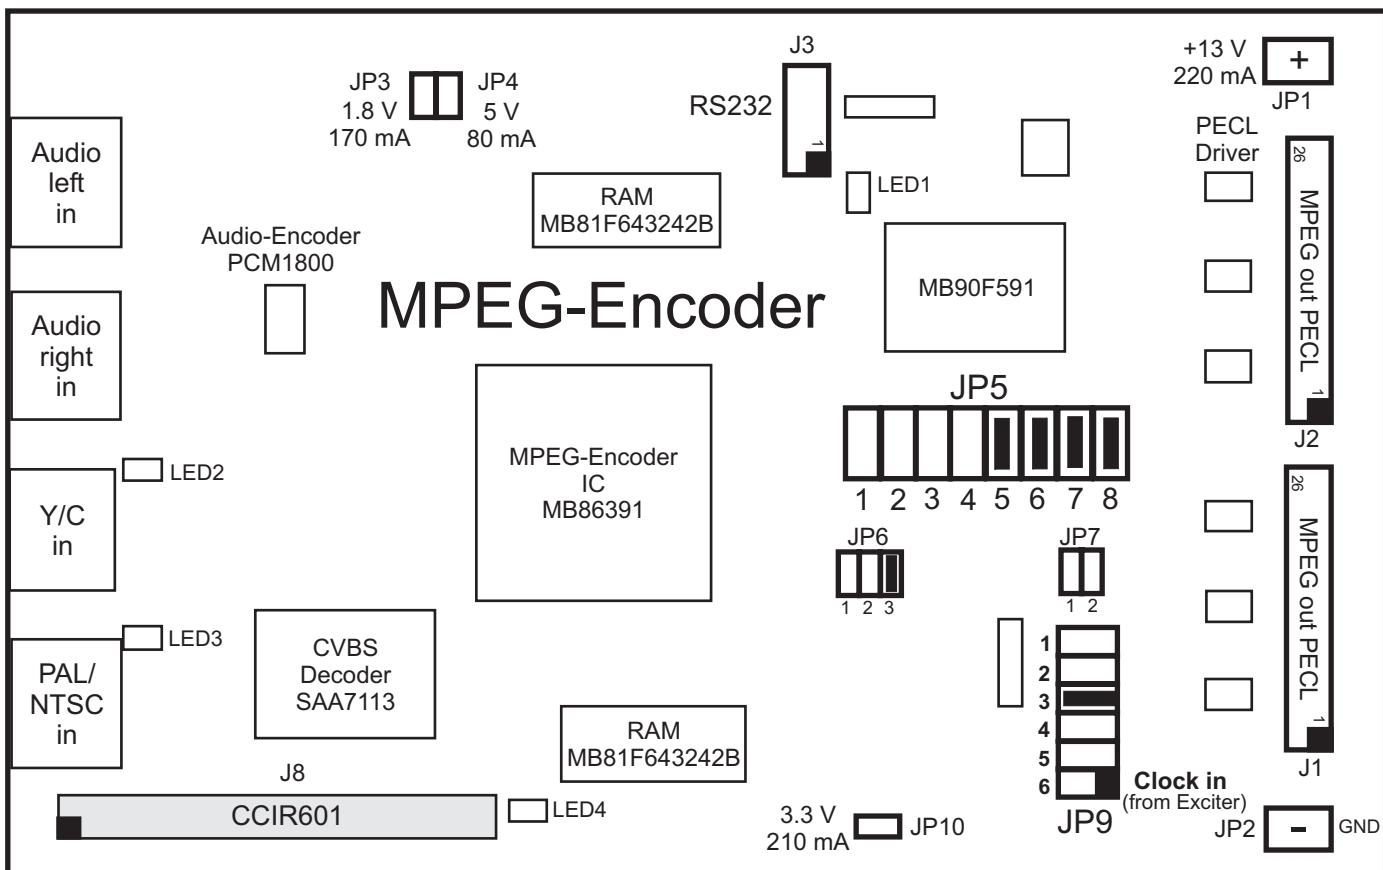

3rd Generation Jumper Settings

■ = Jumper set

Modulation: QPSK
 Elementary Stream: 1,5MB/s
 Symbol Rate: 2MS/s
 FEC: 1/2
 Clock Feedback: no

AGAF e.V.

DJ8DW

3rd Generation
Jumper Settings

■ = Jumper set

Modulation: QPSK
 Elementary Stream: 3MB/s
 Symbol Rate: 2MS/s
 FEC: 7/8
 Clock Feedback: yes

AGAF e.V.

DJ8DW

3rd Generation Jumper Settings

■ = Jumper set

Modulation: QPSK
 Elementary Stream: 3MB/s
 Symbol Rate: 2,5MS/s
 FEC: 3/4
 Clock Feedback: no

AGAF e.V.

DJ8DW

3rd Generation
Jumper Settings

■ = Jumper set

Modulation: QPSK
 Elementary Stream: 6MB/s
 Symbol Rate: 4,167MS/s
 FEC: 7/8
 Clock Feedback: no

AGAF e.V.

DJ8DW

3rd Generation Jumper Settings

■ = Jumper set

Modulation: QPSK
 Elementary Stream: 4,5MB/s
 Symbol Rate: 4,167MS/s
 FEC: 2/3
 Clock Feedback: yes