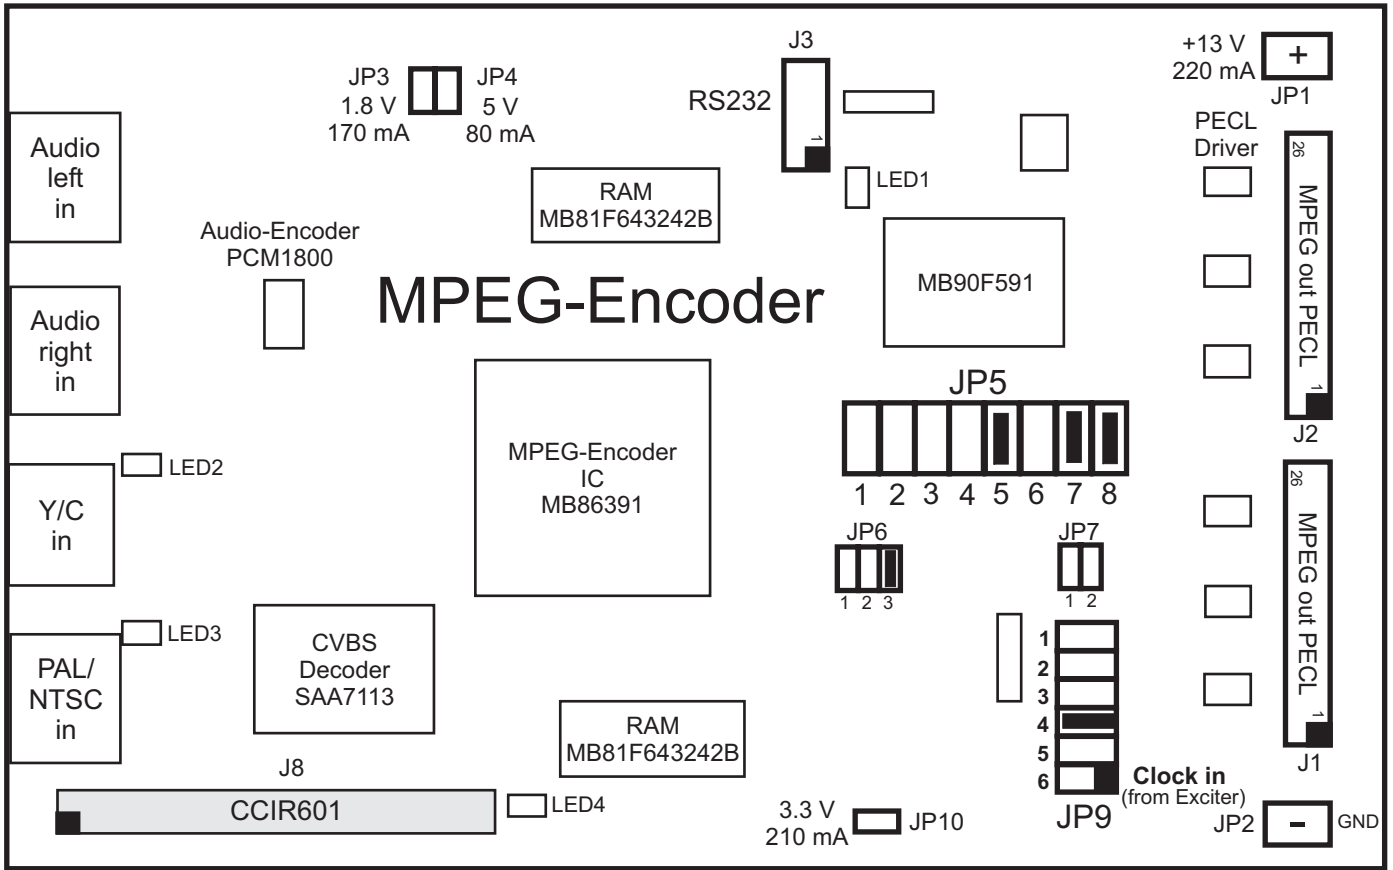

3rd Generation Jumper Settings

■ = Jumper set

Modulation: QPSK
 Elementary Stream: 1,5MB/s
 Symbol Rate: 2MS/s
 FEC: 1/2
 Clock Feedback: no

AGAF e.V.

DJ8DW

3rd Generation
Jumper Settings

■ = Jumper set

Modulation: QPSK
 Elementary Stream: 3MB/s
 Symbol Rate: 2MS/s
 FEC: 7/8
 Clock Feedback: yes

AGAF e.V.

DJ8DW

3rd Generation Jumper Settings

■ = Jumper set

Modulation: QPSK
 Elementary Stream: 3MB/s
 Symbol Rate: 2,5MS/s
 FEC: 3/4
 Clock Feedback: no

AGAF e.V.

DJ8DW

3rd Generation
Jumper Settings

■ = Jumper set

Modulation: QPSK
 Elementary Stream: 6MB/s
 Symbol Rate: 4,167MS/s
 FEC: 7/8
 Clock Feedback: no

AGAF e.V.

DJ8DW

3rd Generation Jumper Settings

■ = Jumper set

Modulation: QPSK
 Elementary Stream: 4,5MB/s
 Symbol Rate: 4,167MS/s
 FEC: 2/3
 Clock Feedback: yes