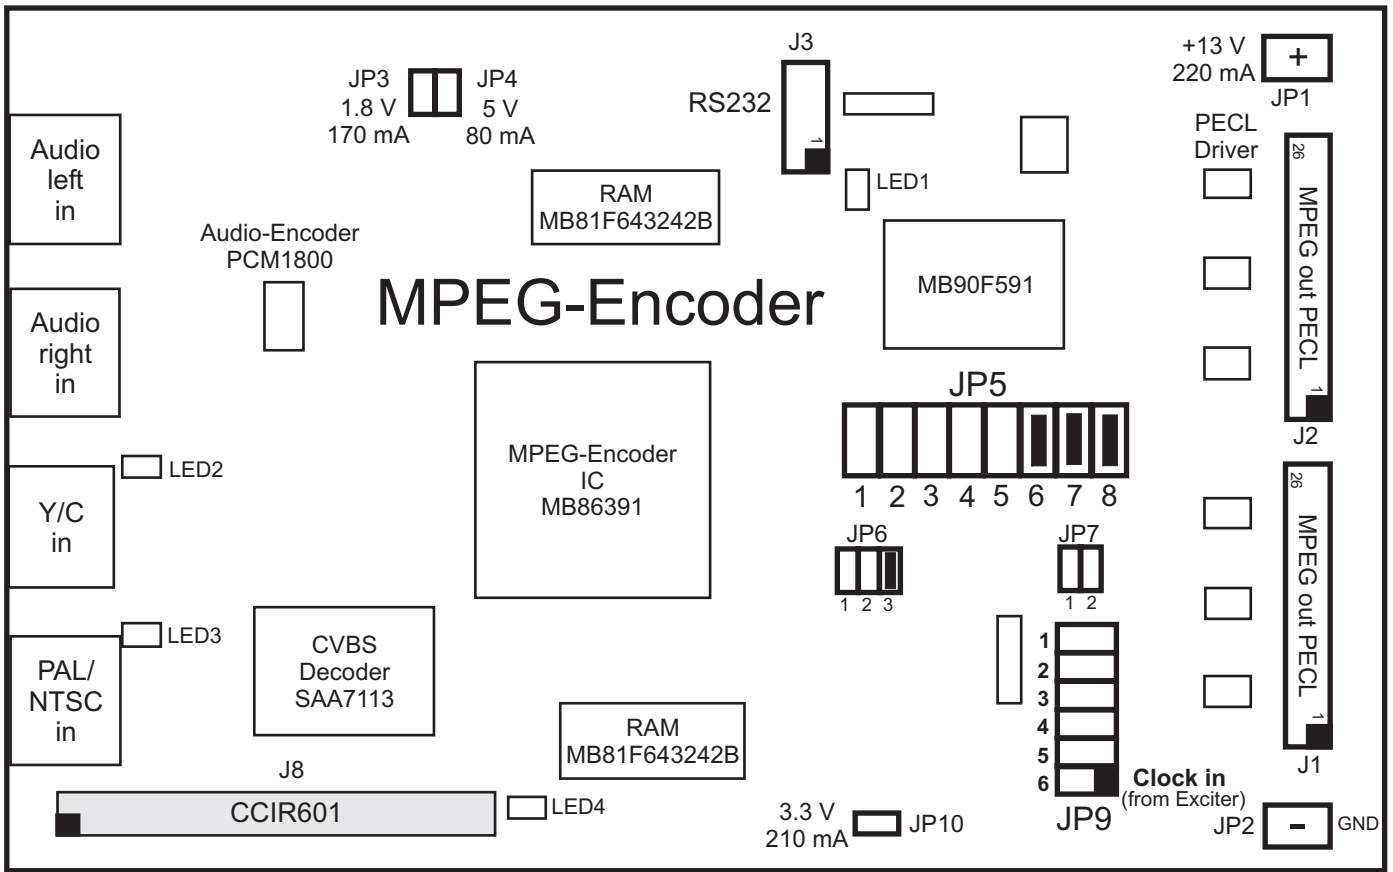

3rd Generation Jumper Settings

■ = Jumper set

Modulation: QPSK
 Elementary Stream: 1,5MB/s
 Symbol Rate: 2MS/s
 FEC: 1/2
 Clock Feedback: no

AGAF e.V.

DJ8DW

3rd Generation
Jumper Settings

■ = Jumper set

Modulation: QPSK
 Elementary Stream: 3MB/s
 Symbol Rate: 2MS/s
 FEC: 7/8
 Clock Feedback: yes

AGAF e.V.

DJ8DW

3rd Generation Jumper Settings

■ = Jumper set

Modulation: QPSK
 Elementary Stream: 3MB/s
 Symbol Rate: 2,5MS/s
 FEC: 3/4
 Clock Feedback: no

AGAF e.V.

DJ8DW

3rd Generation
Jumper Settings

■ = Jumper set

Modulation: QPSK
 Elementary Stream: 6MB/s
 Symbol Rate: 4,167MS/s
 FEC: 7/8
 Clock Feedback: no

AGAF e.V.

DJ8DW

3rd Generation Jumper Settings

■ = Jumper set

Modulation: QPSK
 Elementary Stream: 4,5MB/s
 Symbol Rate: 4,167MS/s
 FEC: 2/3
 Clock Feedback: yes