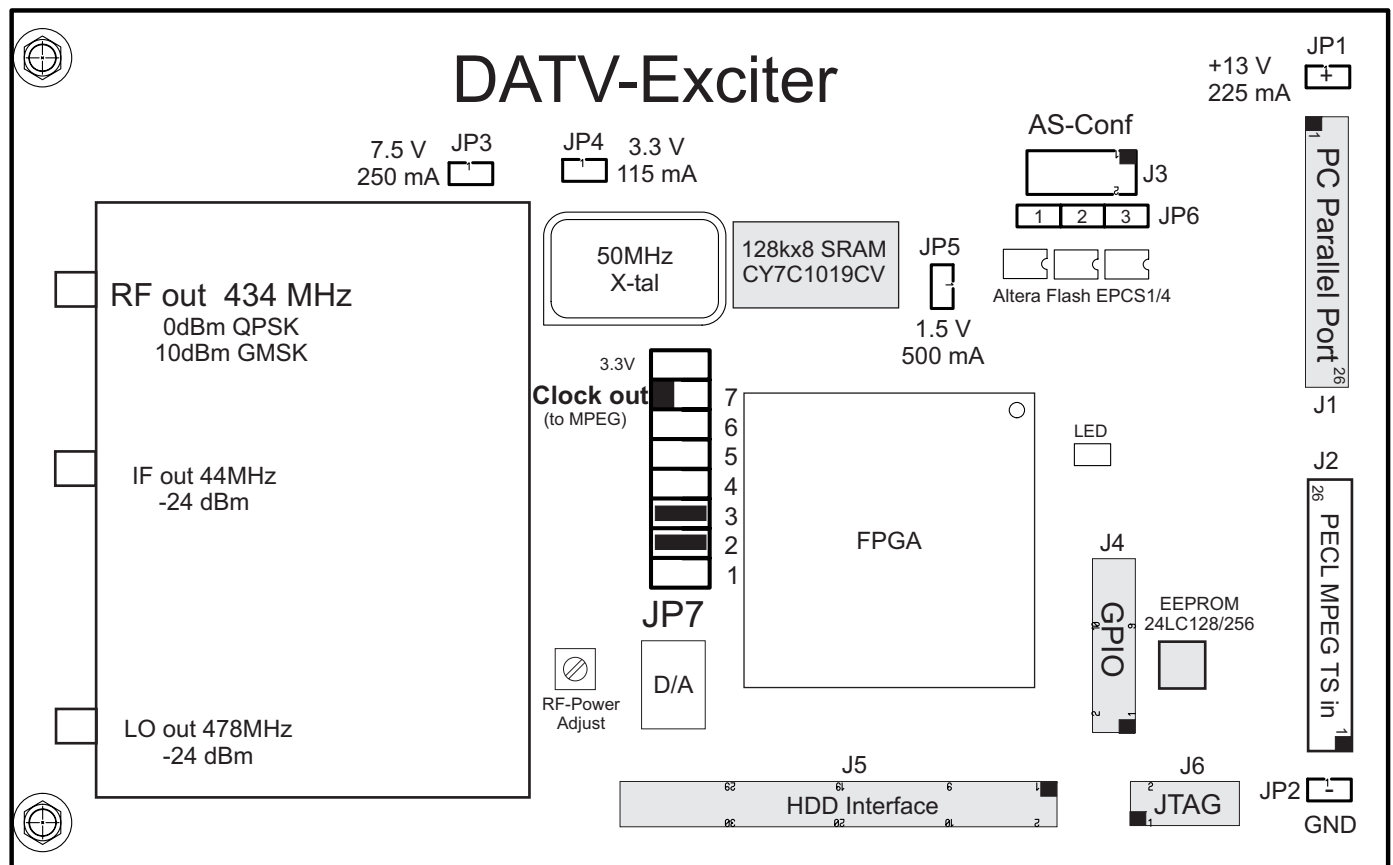

3rd Generation Jumper Settings

■ = Jumper set

Modulation: QPSK
 Elementary Stream: 1,5MB/s
 Symbol Rate: 2MS/s
 FEC: 1/2
 Clock Feedback: no

AGAF e.V.

DJ8DW

3rd Generation
Jumper Settings

■ = Jumper set

Modulation: QPSK
 Elementary Stream: 3MB/s
 Symbol Rate: 2MS/s
 FEC: 7/8
 Clock Feedback: yes

AGAF e.V.

DJ8DW

3rd Generation Jumper Settings

■ = Jumper set

Modulation: QPSK
 Elementary Stream: 3MB/s
 Symbol Rate: 2,5MS/s
 FEC: 3/4
 Clock Feedback: no

AGAF e.V.

DJ8DW

3rd Generation
Jumper Settings

■ = Jumper set

Modulation: QPSK
 Elementary Stream: 6MB/s
 Symbol Rate: 4,167MS/s
 FEC: 7/8
 Clock Feedback: no

AGAF e.V.

DJ8DW

3rd Generation Jumper Settings

■ = Jumper set

Modulation: QPSK
 Elementary Stream: 4,5MB/s
 Symbol Rate: 4,167MS/s
 FEC: 2/3
 Clock Feedback: yes