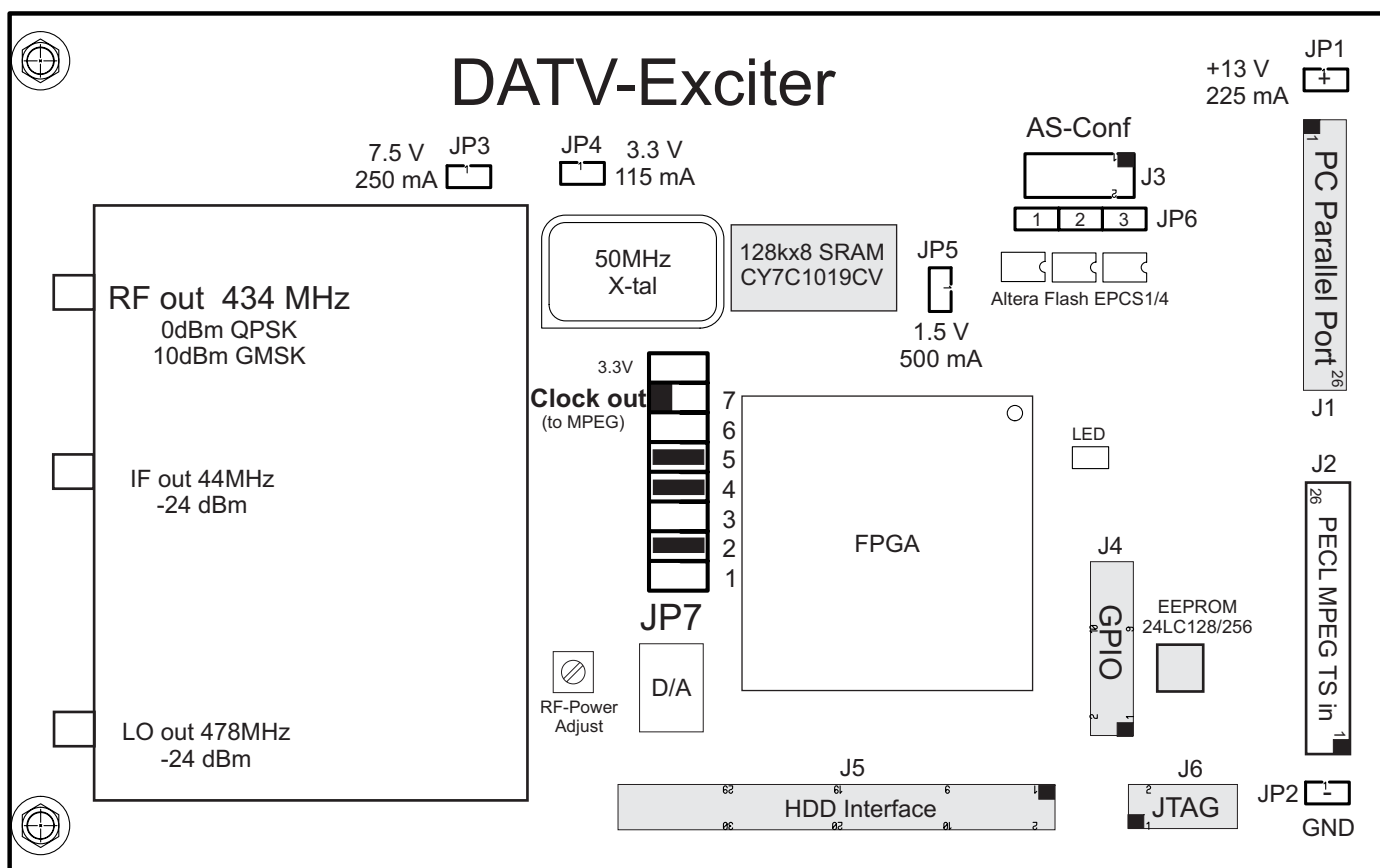

3rd Generation Jumper Settings

■ = Jumper set

Modulation: QPSK
 Elementary Stream: 1,5MB/s
 Symbol Rate: 2MS/s
 FEC: 1/2
 Clock Feedback: no

AGAF e.V.

DJ8DW

3rd Generation
Jumper Settings

■ = Jumper set

Modulation: QPSK
 Elementary Stream: 3MB/s
 Symbol Rate: 2MS/s
 FEC: 7/8
 Clock Feedback: yes

AGAF e.V.

DJ8DW

3rd Generation Jumper Settings

■ = Jumper set

Modulation: QPSK
 Elementary Stream: 3MB/s
 Symbol Rate: 2,5MS/s
 FEC: 3/4
 Clock Feedback: no

AGAF e.V.

DJ8DW

3rd Generation
Jumper Settings

■ = Jumper set

Modulation: QPSK
 Elementary Stream: 6MB/s
 Symbol Rate: 4,167MS/s
 FEC: 7/8
 Clock Feedback: no

AGAF e.V.

DJ8DW

3rd Generation Jumper Settings

■ = Jumper set

Modulation: QPSK
 Elementary Stream: 4,5MB/s
 Symbol Rate: 4,167MS/s
 FEC: 2/3
 Clock Feedback: yes